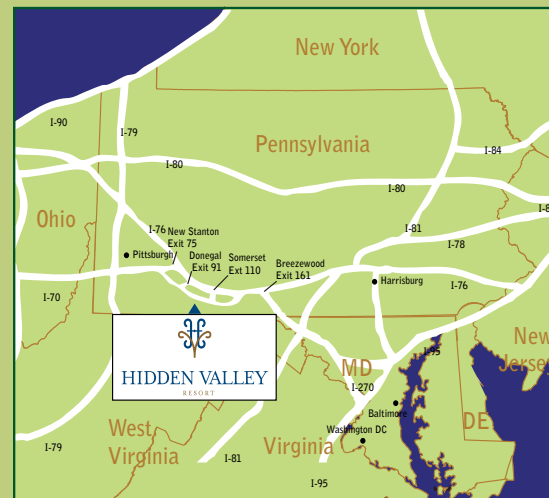

HIDDEN VALLEY GOLF RESORT

Hidden Valley is pleased to announce a new and exciting golf real estate opportunity, Green Tee, located within the resort's picturesque 18-hole mountain golf course. The lots, all of which offer dramatic long range vistas or views of the golf course, range in size from approximately one-half to three-quarters of an acre. Lot prices start at \$85,000.

Golf rates include cart and applicable taxes.

Located in the beautiful Laurel Highlands of Southwestern Pennsylvania, Hidden Valley is just minutes from the Pennsylvania Turnpike and just a short distance from many tri-state cities.