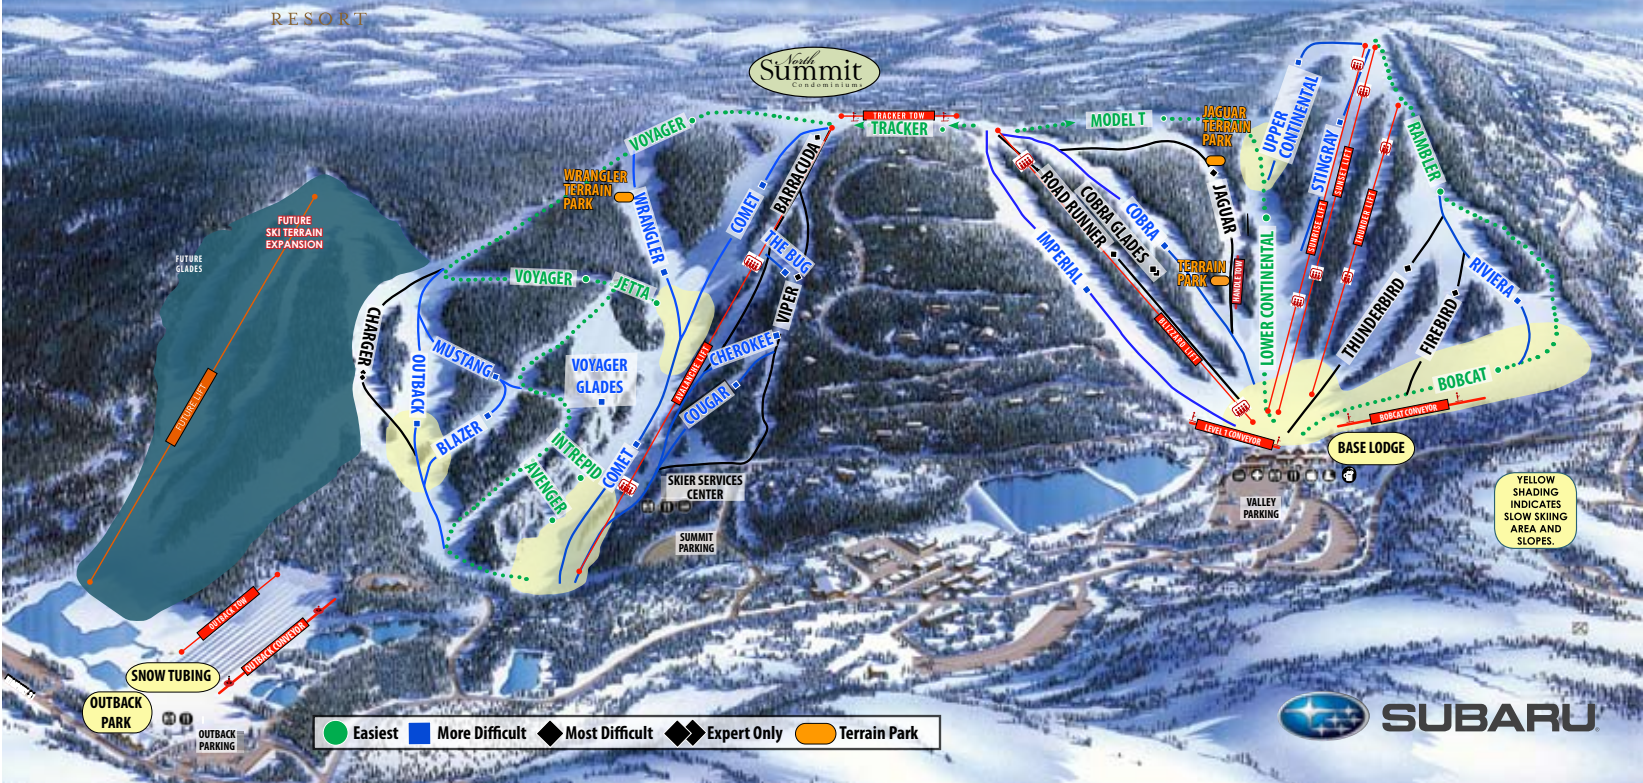

HIDDEN VALLEY RESORT

LEGEND

↗ Lifts	🚡 Double Chairlift	🚻 Restroom
● Beginner/Novice	🚡 Triple Chairlift	🍽️ Restaurant
■ Intermediate	🚡 Quad Chairlift	🏔️ Mountain Patrol
◆ Advanced	🚡 Surface/Carpet Lifts	🎓 Ski School
◆◆ Expert	🚡 Snow Tubing	🎫 Ticket Office
● Terrain Park	🍷 Bar	🛠️ Rental Equipment

LIFTS

Avalanche Lift	Sunset Lift	Bobcat Conveyor
Tracker Tow	Thunder Lift	Level 1 Conveyor
Blizzard Lift	Terrain Park	Outback Tow (tubing)
Sunrise Lift	Handle Tow	Outback Conveyor (tubing)

NORTH SUMMIT SLOPES

◆◆ Charger	● Jetta	■ The Bug
■ Outback	● Intrepid	■ Cougar
■ Mustang	● Avenger	◆ Cherokee
■ Blazer	● Comet	◆ Viper
■ Wrangler	◆ Barracuda	● Tracker
● Voyager	🚡 Wrangler Terrain Park	◆ Tracker
● Voyager Glades	🚡 Skier Services Center	◆ Tracker
	Lift Tickets - Restrooms - First Aid - Vending	

THE VALLEY SLOPES

■ Imperial	● Model T	● Rambler
◆ Road Runner	■ Upper Continental	◆ Thunderbird
■ Cobra	● Lower Continental	◆ Firebird
◆ Jaguar	● Stingray	■ Riviera
◆◆ Cobra Glades	● Bobcat	
🚡 Jaguar Terrain Park	🚡 New Terrain Park	
Valley Base Lodge		
Restaurant - Restrooms - First Aid - Equipment Rentals - Sport Shop		

OUTBACK PARK

- Snow Tubing	- Restaurant & Bar
- Restrooms	

Before you begin your day, it is advised you review this safety information - **BE AWARE OF CURRENT CONDITIONS**

All fencing, poles, signage, and other markers and devices are in place to inform you and indicate some of the potential hazards or obstacles. These markers will not protect you from injury. It is your responsibility to stay away from marked areas.